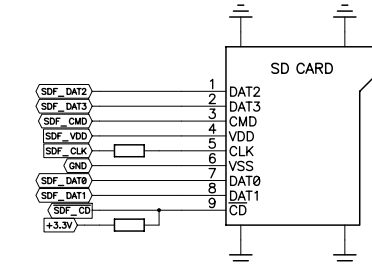

OV7670_MN

SPCA1527A

K4S641632K

W25X80

Title Mini DV MD80 Version 3		
Size A3	Number	Rev 2.4
Date 2/06/2011	Drawn by tmp2tmp	
Filename MD80_3_2.4.SCH	Sheet 1 of 1	