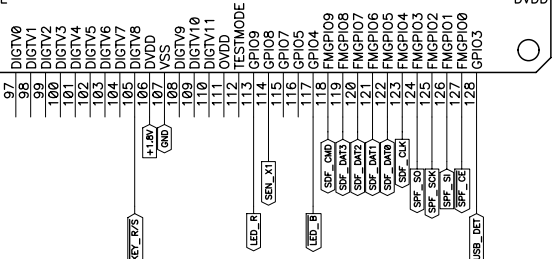

OV7670_MN

SPCA1527A

K4S641632K

W25X80

Title Mini DV MD80 Version 3		
Size A3	Number	Rev 2.4
Date 2/06/2011	Drawn by tmp2tmp	
Filename MD80_3_2.4.SCH	Sheet 1 of 1	