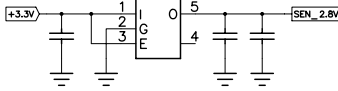

OV7670_MN

SPCA1527A

K4S641632K

W25X80

Title Mini DV MD80 Version 3		
Size A3	Number	Rev 2.4
Date 2/06/2011	Drawn by tmp2tmp	
Filename MD80_3_2.4.SCH	Sheet 1 of 1	