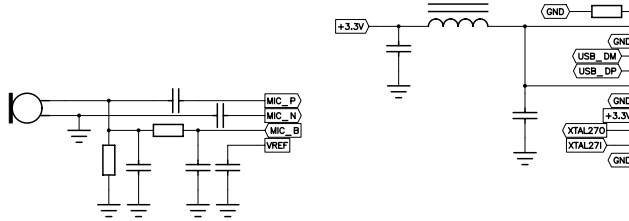

OV7670_MN

SPCA1527A

K4S641632K

W25X80

Title Mini DV MD80 Version 3		
Size A3	Number	Rev 2.4
Date 2/06/2011	Drawn by tmp2tmp	
Filename MD80_3_2.4.SCH	Sheet 1 of 1	