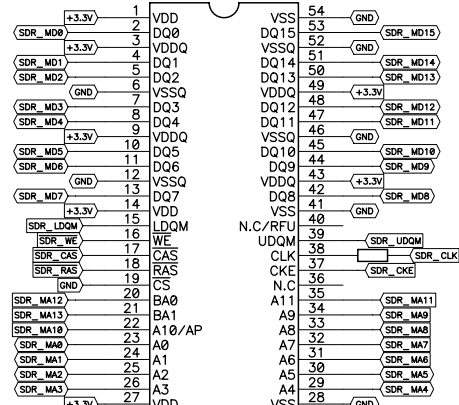

OV7670_MN

SPCA1527A

K4S641632K

W25X80

Title Mini DV MD80 Version 3		
Size A3	Number	Rev 2.4
Date 2/06/2011	Drawn by tmp2tmp	
Filename MD80_3_2.4.SCH	Sheet 1 of 1	