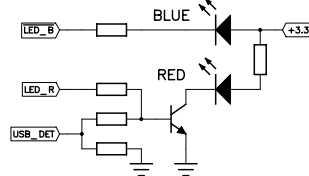

OV7670_MN

SPCA1527A

K4S641632K

W25X80

Title Mini DV MD80 Version 3		
Size A3	Number	Rev 2.4
Date 2/06/2011	Drawn by tmp2tmp	
Filename MD80_3_2.4.SCH	Sheet 1 of 1	