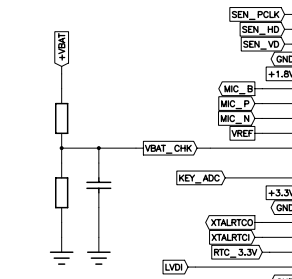

OV7670_MN

SPCA1527A

K4S641632K

W25X80

Title Mini DV MD80 Version 3		
Size A3	Number	Rev 2.4
Date 2/06/2011	Drawn by tmp2tmp	
Filename MD80_3_2.4.SCH	Sheet 1 of 1	