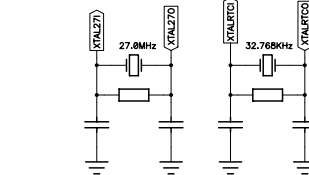

OV7670_MN

SPCA1527A

K4S641632K

W25X80

Title Mini DV MD80 Version 3		
Size A3	Number	Rev 2.4
Date 2/06/2011	Drawn by tmp2tmp	
Filename MD80_3_2.4.SCH	Sheet 1 of 1	